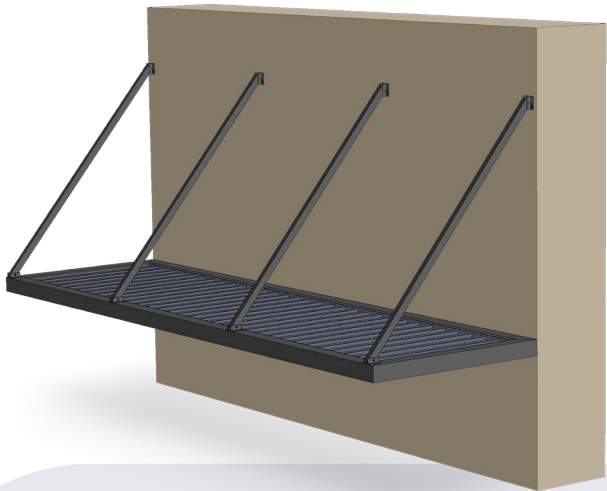

Wood Grain

Custom

R-BREEZE™

FIXED LOUVERED PERGOLA

Partial shade shaping outdoor spaces.
Enhances any space with its sculptural lattice design. The 55 Edition offers angled slats for shade, while the 90 Edition adds privacy and bold character to outdoor spaces.

MANUAL LOUVERED PERGOLA

A private space in the open-air.

Versatile with lighter features, K-BANA™ redefines intimate accommodations. Requiring no electrical connection, it can be installed almost anywhere — often without a permit.

2 standard sizes: 10'W x 10'L x 8'H - 12'W x 12'W x 8'H

Integrated Gutter System

Louvers rotate 90° manually with a Handle

Integrated Lighting & Privacy Options

FRAME & LOUVERS COLORS

Full White

Black/White

K-NOPY™

PREMIUM ALUMINUM AWNING

Creating welcoming shaded facades.

This aluminum awning with a cantilevered design is ideal for high-traffic areas and residential use. Its elegant structure offers unobstructed access and seamless coverage.